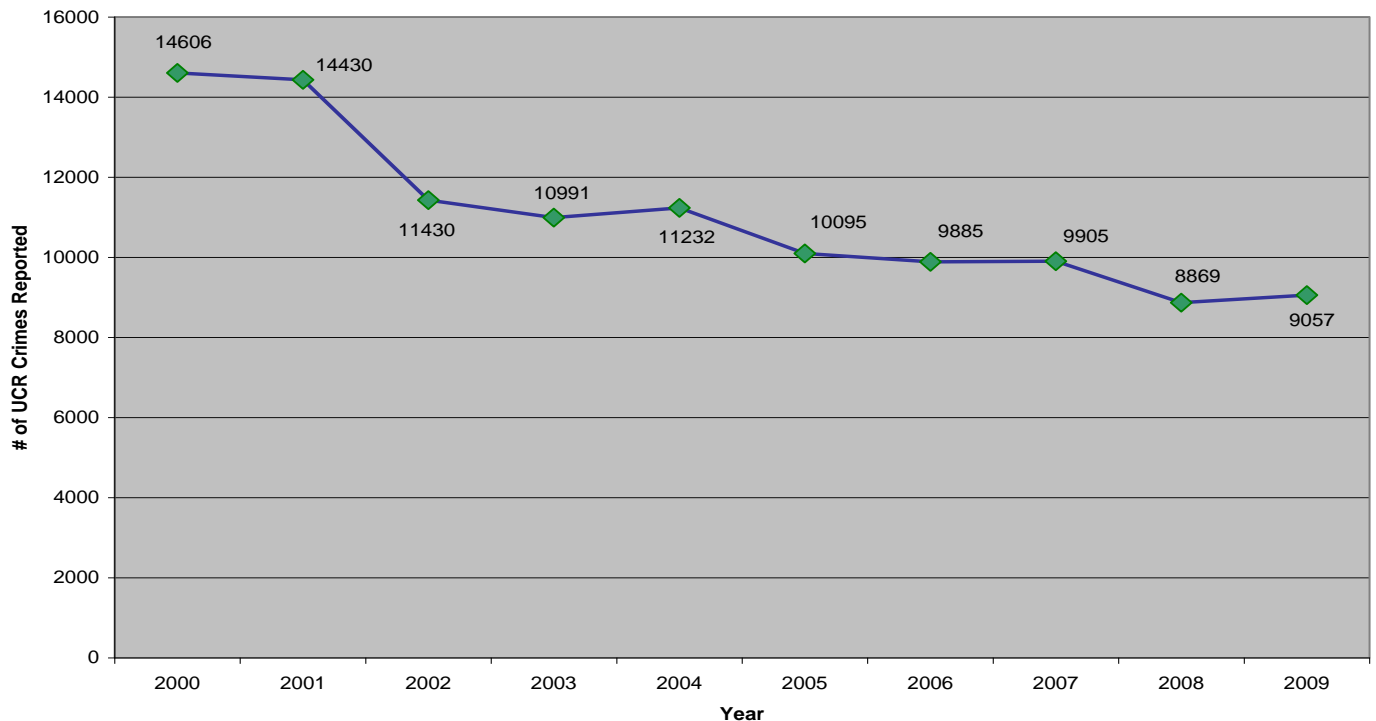

SHERIFF

East Baton Rouge Parish

Post Office Box 3277

Baton Rouge, Louisiana

East Baton Rouge Sheriff's Office News Advisory

FOR IMMEDIATE RELEASE: MARCH 4, 2010

EBRSO Releases 2009 UCR Crime Statistics

The number of major crimes reported by the East Baton Rouge Sheriff's Office for 2009 increased by 188 incidents (2.12 %) when compared to 2008, according to the crime figures submitted to the FBI Uniform Reporting (UCR) program. (Major Crimes reported to UCR in 2008 were a 10.46% decrease when compared to 2007). Violent Crimes Against Persons (murder, rape, robbery, and assault) decreased -10.97%, while Crimes Against Property (burglary, larceny, arson and motor vehicle theft) increased by 3.36%.

A breakdown of individual crime categories are as follows (at time of reporting):

UCR Year to Date

2009	Offense			Clearance				
	2008	2009	% change	2008	Rate	2009	Rate	Change
	Homicide	18	11	-38.89	16	88.89	8	72.73
Negligent Homicide	0	0	*	0	*	0	*	*
Forcible Rape	26	22	-15.38	21	80.77	10	45.45	-35.31
Robbery	232	275	18.53	87	37.50	90	32.73	-4.77
Assault 4a-d	490	374	-23.67	313	63.88	213	56.95	-6.93
Burglary	2238	2170	-3.04	265	11.84	115	5.30	-6.54
Larceny	5390	5851	8.55	1328	24.64	1261	21.55	-3.09
Motor Vehicle Theft	438	335	-23.52	44	10.05	12	3.58	-6.46
Arson	37	19	-48.65	6	16.22	1	5.26	-10.95
Totals	8869	9057	2.12	2080	23.45	1710	18.88	-4.58
Crimes against persons	766	682	-10.97	437	57.05	321	47.07	-9.98
Crimes against property	8103	8375	3.36	1643	20.28	1389	16.59	-3.69

East Baton Rouge Parish Sheriff's Office UCR Part I Crimes: 2000-2009

East Baton Rouge Parish Sheriff's Office			
2009 UCR Part I Crimes	2008	2009	Change (%)
Murder & Non-Negligent Manslaughter	18	11	-7 (-44.44%)
Manslaughter by Negligence	0	0	*
Rape	26	22	-4 (-15.38%)
Robbery	232	275	43 (18.53 %)
Assault	490	374	-116 (-23.67%)
Burglary	2238	2170	-68 (-3.04%)
Theft	5390	5851	461 (8.55%)
Auto Theft	438	335	-103(-23.52%)
Arson	37	19	-18 (-48.65%)
Total Major Crimes	8869	9057	188 (2.12%)